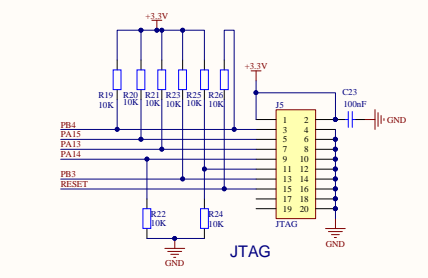

BOOT

LED

POWER

USART

USART

JTAG

KEY

USB