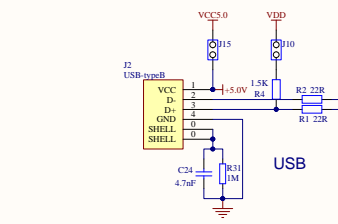

BOOT

LED

POWER

USART

USART

JTAG

KEY

USB