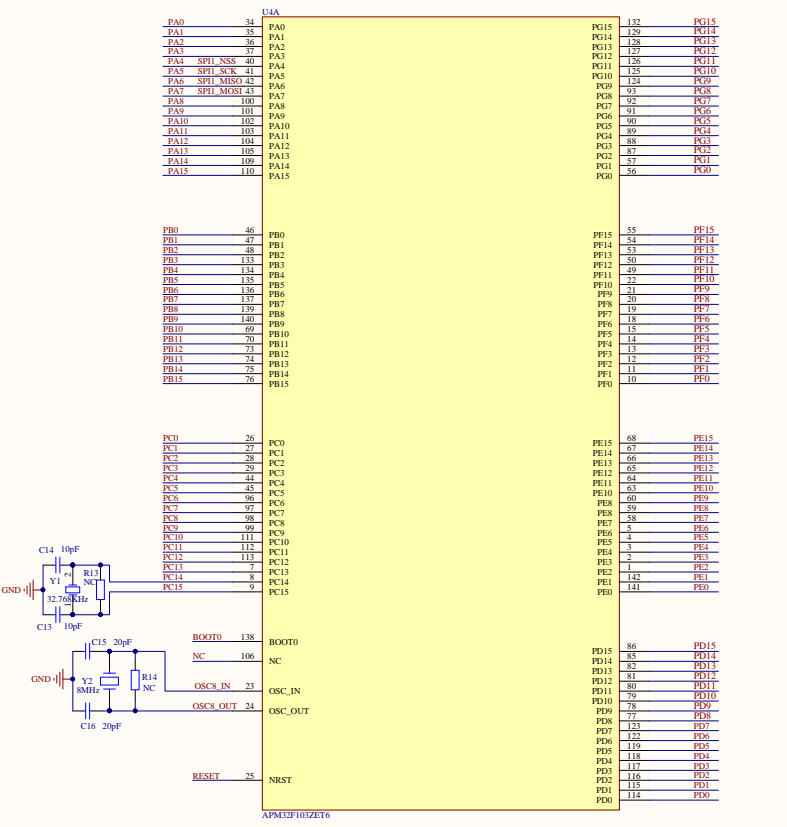

BOOT

LED

POWER

USART

USART

JTAG

KEY

USB

JTAG