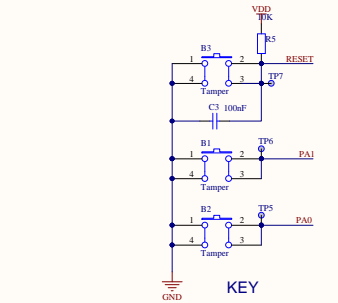

BOOT

LED

POWER

USART

USART

JTAG

KEY

USB