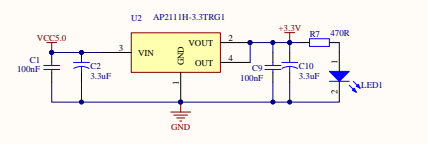

BOOT

LED

POWER

USART

USART

JTAG

KEY

USB