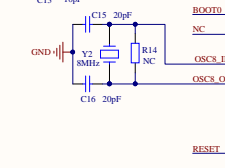

BOOT

LED

POWER

USART

USART

JTAG

KEY

USB