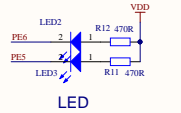

BOOT

LED

POWER

USART

USART

JTAG

KEY

USB