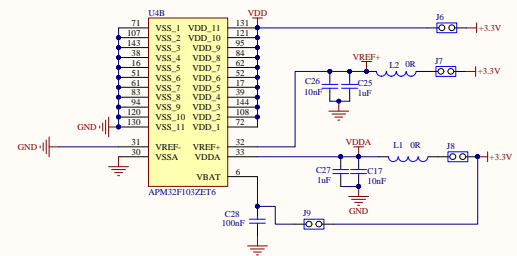

BOOT

LED

POWER

USART

USART

JTAG

KEY

USB