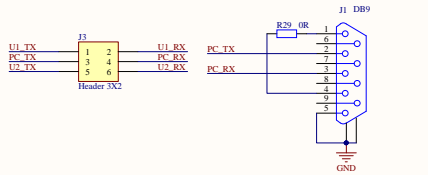

BOOT

LED

POWER

USART

USART

JTAG

KEY

USB