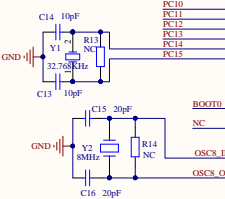

BOOT

LED

POWER

USART

USART

JTAG

KEY

USB