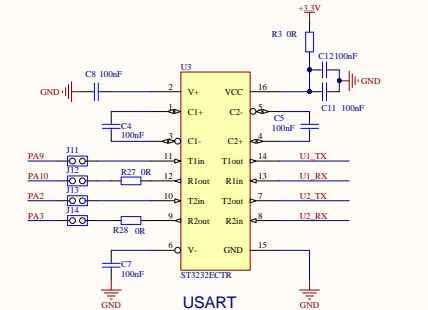

BOOT

LED

POWER

USART

USART

JTAG

KEY

USB