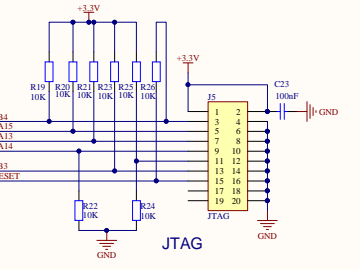

BOOT

LED

POWER

USART

USART

JTAG

KEY

USB